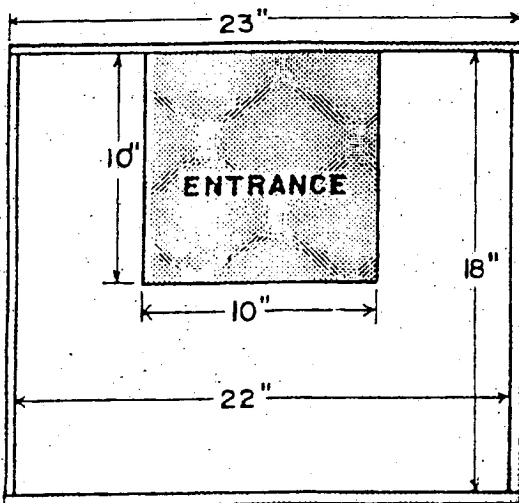

DRILL DRAIN
HOLES IN
BOTTOM

Drawings by Steve Gum
Missouri Department of Conservation