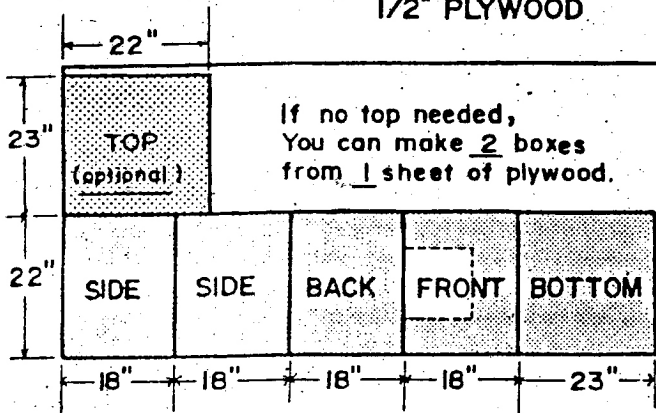

Barn Owl Nest Box

KEN LOCKWOOD
 Program Director
 316-393-0710
 ken@eaglevalleyraptorcenter.com

**EAGLE VALLEY
 RAPTOR CENTER**

927 North 343rd West Cheney Kansas 67025

ALL PARTS FROM A 4' x 8' SHEET
 1/2" PLYWOOD